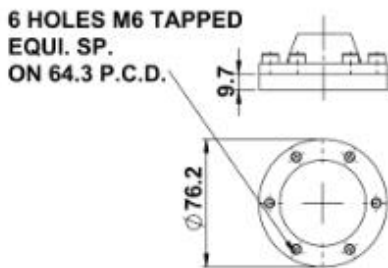

## Alternative Base Fittings

A- ADAPTOR RING

B- 50mm PIPE FLANGE TO  
BS EN 1092-1 PN16

C- 25mm PIPE FLANGE ADAPTOR  
TO BS EN 1092-1 PN16

D- I.D.F. MILK FITTING ADAPTOR

E- SMALL BASE CONNECTION

F- U.P.V.C. BASE