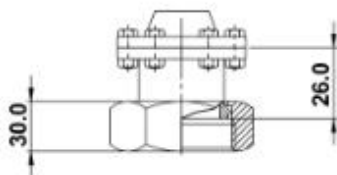

## Alternative Base Fittings

A- ADAPTOR RING

B- 50mm PIPE FLANGE TO  
BS EN 1092-1 PN16

C- 25mm PIPE FLANGE ADAPTOR  
TO BS EN 1092-1 PN16

D- I.D.F. MILK FITTING ADAPTOR

E- SMALL BASE CONNECTION

F- U.P.V.C. BASE