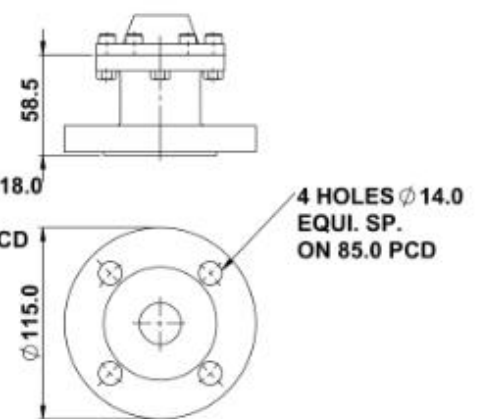

## Alternative Base Fittings

A- ADAPTOR RING

B- 50mm PIPE FLANGE TO  
BS EN 1092-1 PN16

C- 25mm PIPE FLANGE ADAPTOR  
TO BS EN 1092-1 PN16

D- I.D.F. MILK FITTING ADAPTOR

E- SMALL BASE CONNECTION

F- U.P.V.C. BASE