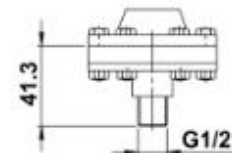

## Alternative Base Fittings

A- ADAPTOR RING

B- 50mm PIPE FLANGE TO  
BS EN 1092-1 PN16

C- 25mm PIPE FLANGE ADAPTOR  
TO BS EN 1092-1 PN16

D- I.D.F. MILK FITTING ADAPTOR

E- SMALL BASE CONNECTION

F- U.P.V.C. BASE