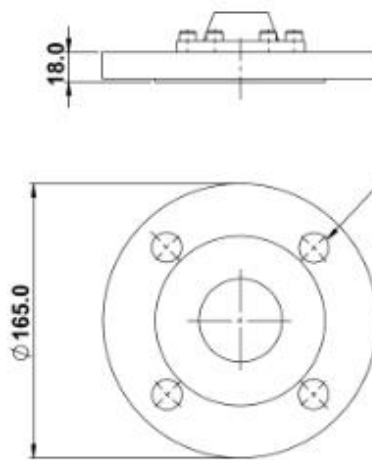

## Alternative Base Fittings

A- ADAPTOR RING

B- 50mm PIPE FLANGE TO  
BS EN 1092-1 PN16

C- 25mm PIPE FLANGE ADAPTOR  
TO BS EN 1092-1 PN16

D- I.D.F. MILK FITTING ADAPTOR

E- SMALL BASE CONNECTION

F- U.P.V.C. BASE