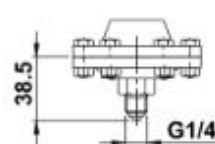

## Alternative Base Fittings

A- ADAPTOR RING

B- 50mm PIPE FLANGE TO  
BS EN 1092-1 PN16

C- 25mm PIPE FLANGE ADAPTOR  
TO BS EN 1092-1 PN16

D- I.D.F. MILK FITTING ADAPTOR

E- SMALL BASE CONNECTION

F- U.P.V.C. BASE